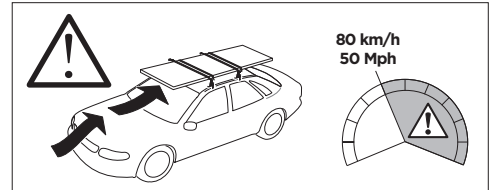

1

Kit 187006

MAZDA CX-5, 5-dr SUV, 12-17
MAZDA CX-9, 5-dr SUV, 07-

ISO 11154-E

This kit is only for vehicles with fixpoint mounting.

3

4

5